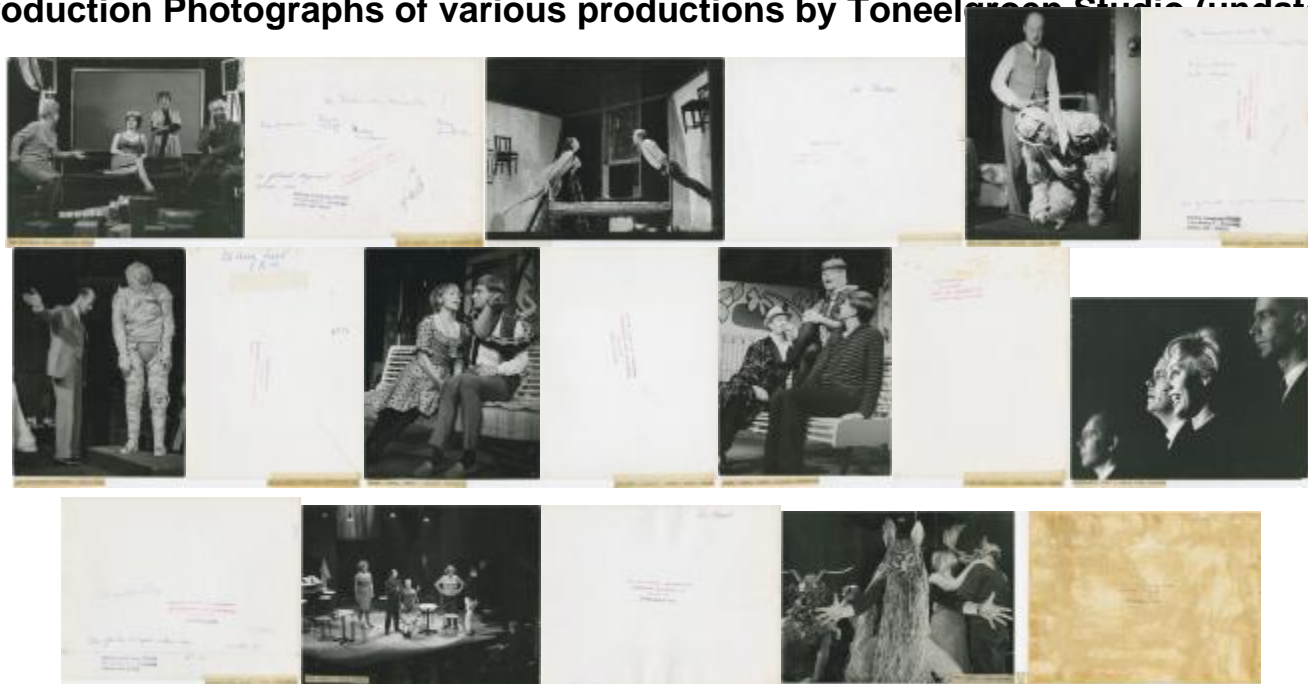

Production Photographs of various productions by Toneelgroep Studio (undated)

IDENTIFIER
OBJ.1966.0504